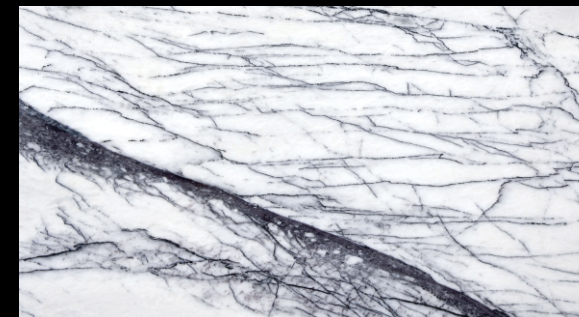

Statuario

Michel Angelo

Volakas

Venatino

Lilac White

Panda White

Imported White Marbles

White marble is one of the most popular shades of marble slabs. With a luxurious look and feel, white marble designs easily uplift the way your space looks and add subtle, elegant radiance. Pure White marble has a pristine charm and unique personality that can outshine most of the other stones that are used to give your interiors a makeover.

Vietnam White

Lasa White

Golden Spider

Bianco White

Black Marbles

Black marble is one of the most beautiful and most preferred by those who admire stunning and luxurious natural stones. This is a shade you cannot ignore if you seek to add marble to your home. With its bespoke veins, black marble stone can grab eyeballs and create a stir in any space.

Black Saint Laurent

Black Marquina

Black Magic

Black Portoro

Brown Marbles

Brown Marble adds a touch of earthiness to any space with its rustic hue. Considered one of the most versatile varieties of marble due to their delicate veins, brown marble stones instantly elevate the look of a room. Adorn your floors or walls with brown colour Marble.