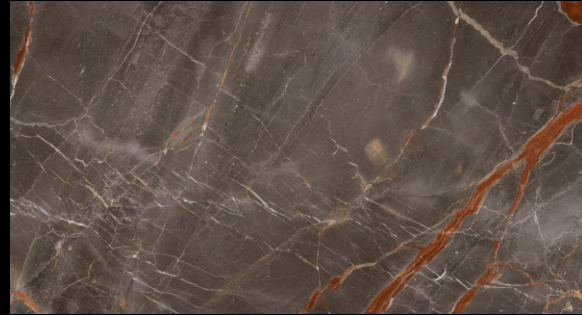

Grey Marbles

Grey Marble is a visually pleasing natural stone that can add a touch of natural beauty to your home.

French Chiffon