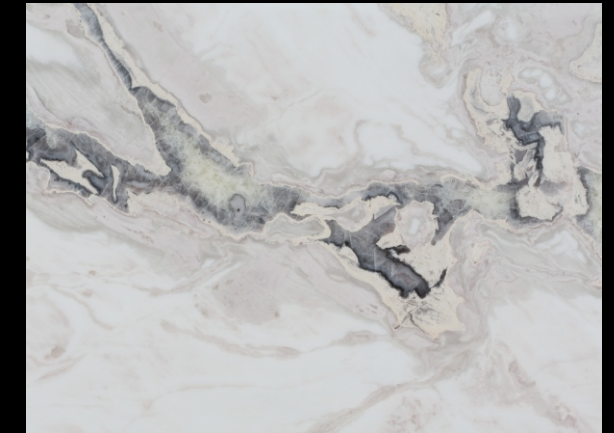

Dover White Variation - 1