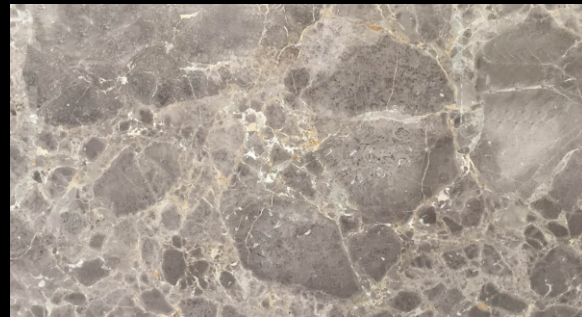

Golden Dream