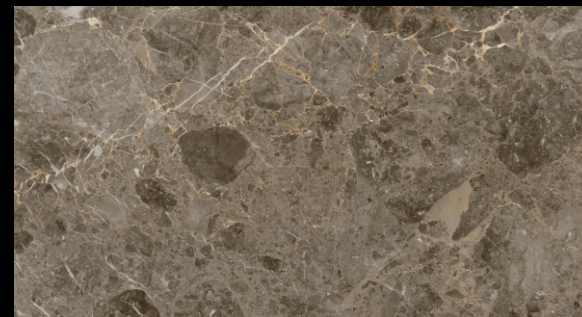

Armani Grey

Bulgaria Grey

Sonata Grey

Glancer Grey

Alaska Grey

Golden Grey

Grey Marbles

Grey Marble is a visually pleasing natural stone that can add a touch of natural beauty to your home.

French Chiffon

Fior De Pesco

Golden Dream

Greek Grey

Grey Flurry

William Grey

Imported White Marbles

Imported White Marbles in India are also highly popular because of their heat resistant property and is also one of the oldest and the best quality imported marble in India.

Statuario

Michel Angelo

Volakas

Venatino

Lilac White

Panda White

Imported White Marbles

White marble is one of the most popular shades of marble slabs. With a luxurious look and feel, white marble designs easily uplift the way your space looks and add subtle, elegant radiance. Pure White marble has a pristine charm and unique personality that can outshine most of the other stones that are used to give your interiors a makeover.