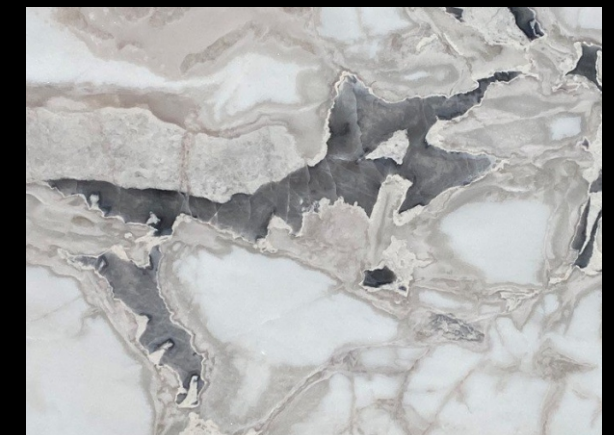

Dover White Variation - 2