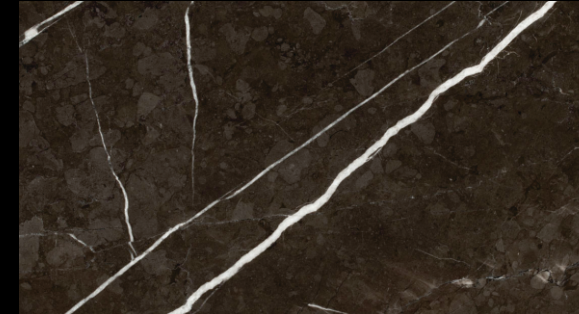

Dyna Classico

Botticino Classico

Bulgaria Beige

Softa Gold

Burberry

Royal Crema

Beige Marbles

Beige Marble can be used on bathroom counter tops, table tops, Interior flooring and wall cladding.

Perlato Royal

Oman Beige

Monalisa

Vegas Gold

Sofa Beige

Spanish Beige

Grey Marbles

Grey Marble can make any space look rich with a subtle grandeur, but make sure you pick the right spot where it will look the best in your home.

Armani Grey

Bulgaria Grey

Sonata Grey

Glancer Grey

Alaska Grey

Golden Grey

Grey Marbles

Grey Marble is a visually pleasing natural stone that can add a touch of natural beauty to your home.