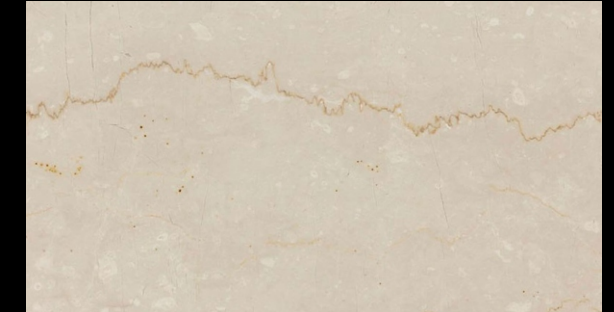

Camouflage Dark

Camouflage Light

Silver River

Golden Flemingo

Breccia Aurora Marbles

Breccia Aurora Marble is a very popular marble. This is one of the most beautiful Italian marble available in cream, beige, pink & blue colors.

Blue Breccia

Beige Breccia

Pink Breccia

Breccia Oniciata

Beige Marbles

Beige marble is popular for its warm and soft tones. The tonal variety of the stone is rich and versatile. It creates a lasting impression on the viewer's eyes wherever it goes.

Dyna Classico

Botticino Classico

Bulgaria Beige

Softa Gold

Burberry

Royal Crema

Beige Marbles

Beige Marble can be used on bathroom counter tops, table tops, Interior flooring and wall cladding.